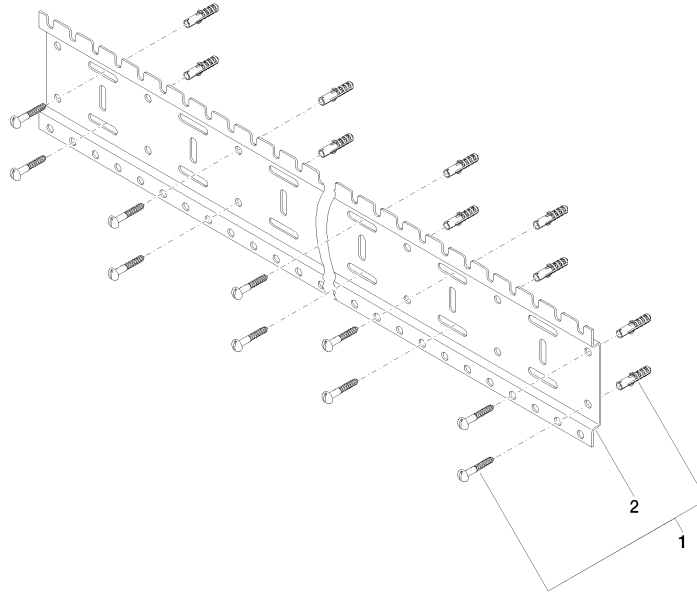

xGRID Installation track 990 mm -

12 320 970 90

- width 990mm
- height 135 mm
- depth 12 mm
- retaining screws and plugs

More information about the xGRID installation track can be found in the planning appendix to the SYMETRICS brochure.

xGRID Installation track 990 mm -

12 320 970 90

mm [inches]

xGRID Installation track 990 mm -

12 320 970 90

Spare parts list

No.	Item Number	Name	Quantity used	Delivery time
1	04 30 31 024 01 90	fixing set	6	2